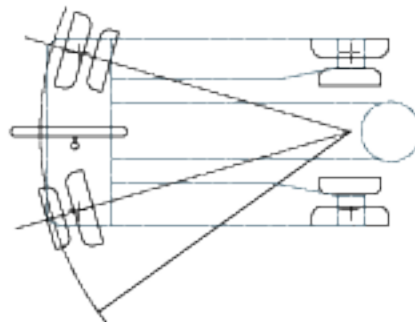

Round Steering

22 in radius (55.88 cm)

Conventional Steering

44 in radius (111.76 cm)

Crab Steering