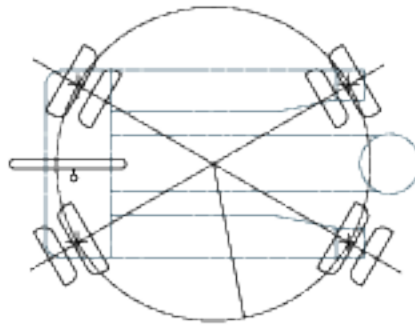

Round Steering

22 in radius (55.88 cm)

Conventional Steering

44 in radius (111.76 cm)

Crab Steering